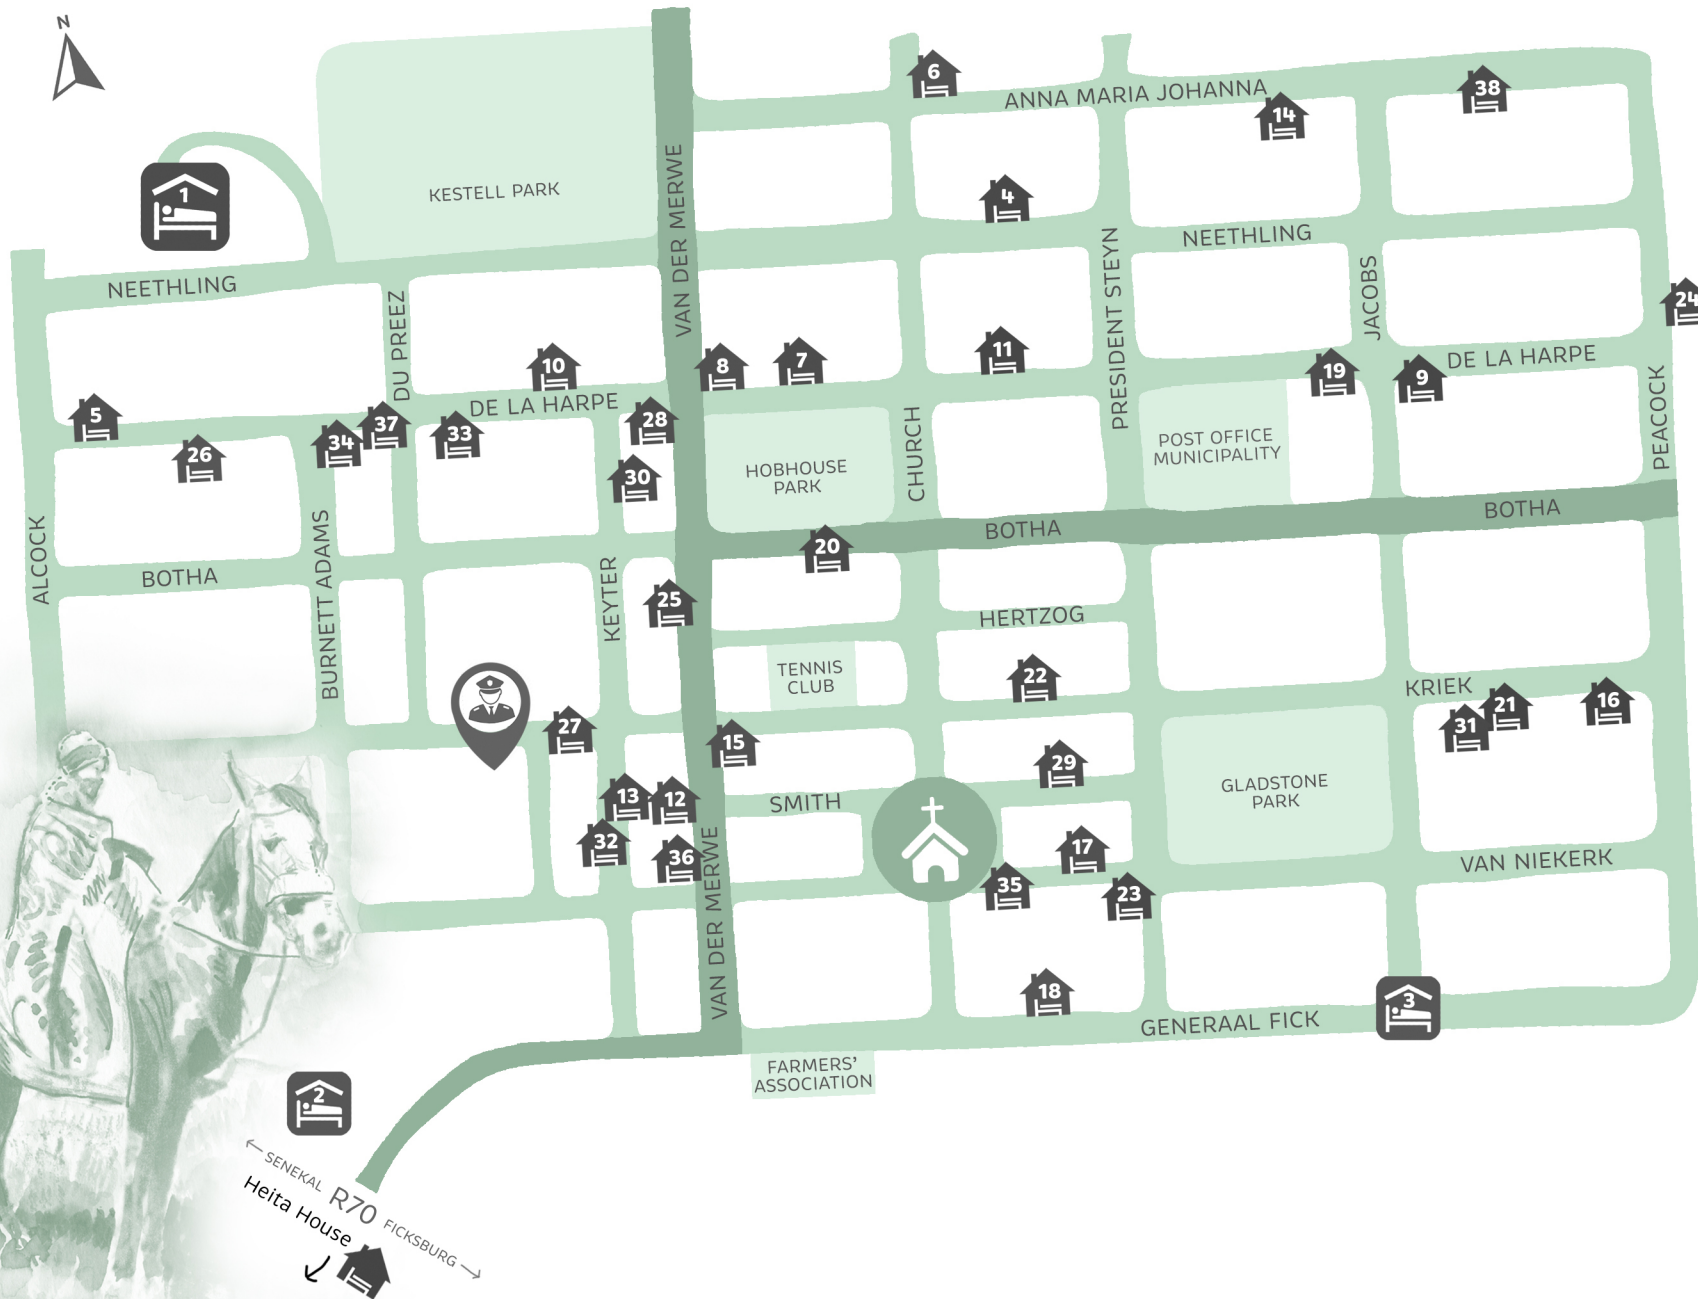

ROSENDAL

www.rosendaltown.co.za

- 1 The Rosendal Country Retreat
- 2 Lapeng Village
- 3 Rosendal Backpackers
- 4 The Chef's House
- 5 Schurwekop
- 6 Erf1
- 7 Beesbos
- 8 Modderfort
- 9 Ramatheola
- 10 Rangela
- 11 Nagmaal
- 12 The Post Office
- 13 The Blacksmith's Shop
- 14 Die Rooi Haan
- 15 The Bank
- 16 Rus&Dal
- 17 Meerkat Manor
- 18 Witteberg Cottage
- 19 The School House
- 20 Gumtree Cottage
- 21 Black Anvil
- 22 Koringvoëltjie
- 23 Die Withuis
- 24 House Peacock
- 25 Captain's Cabins
- 26 Shiloh
- 27 House Beautiful
- 28 Boekhuis
- 29 Artist's House
- 30 Shaanti
- 31 The Stables
- 32 Verbeel
- 33 Arktainer
- 34 Ondervlei
- 35 Clay Cottage
- 36 Goedheid & Guns
- 37 Kraal
- 38 Herenberg